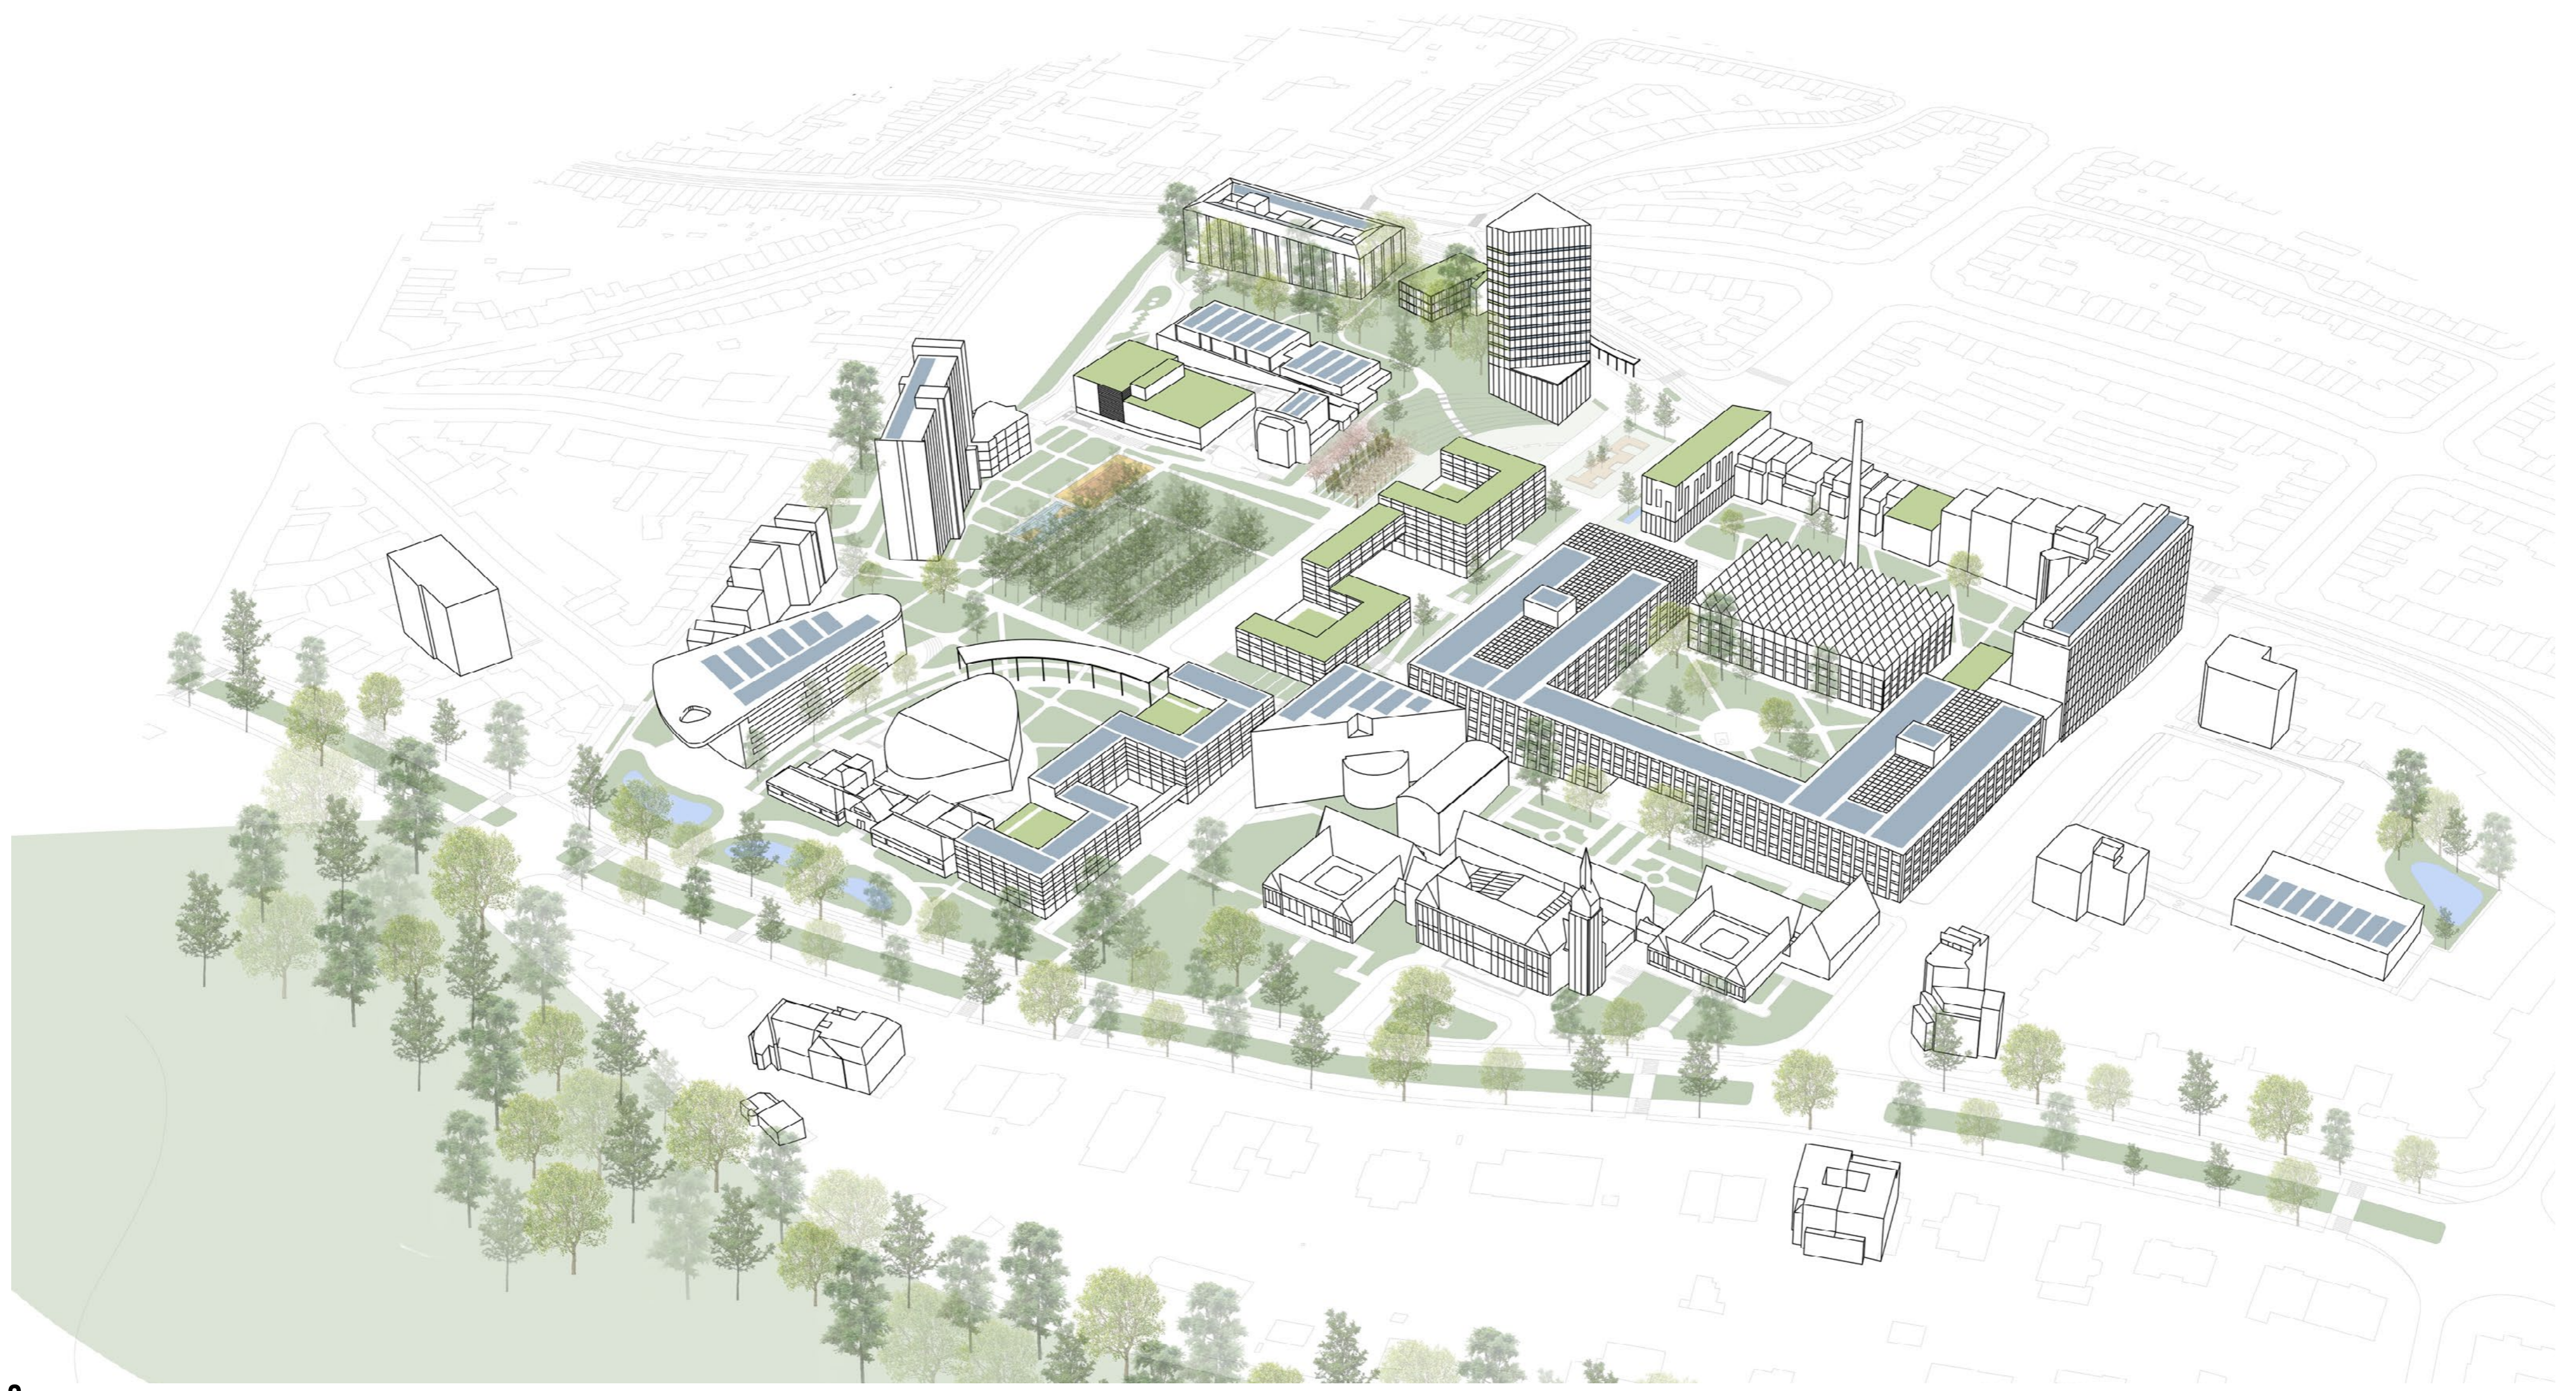

ECONVERGENCE

SOLBOSCH CAMPUS TOWARDS A NEW VISION

SAJEDEH A. AMIRI - ISMAIL AFAILAL - AMBER DEHAEN - FAEZEH HAJIBAGHERI - ELLEN LEEMANS - GABRIELLE NICOLAS

OPEN SPACE FRAMEWORK
 WELL-DEFINED OPEN SPACES
 CONNECTIONS
 TOPOGRAPHY

MOBILITY
 FRIENDLY ENVIRONMENT FOR PEDESTRIANS,
 JOGGERS & CYCLISTS
 UNDERGROUND PARKING

PROGRAM
 ADD FUNCTIONS TO ENLIVEN CAMPUS LIFE
 CAMPUS FOR STUDENT & NEIGHBORHOOD
 +20% +20%

SUSTAINABILITY
 WATER BASINS
 GREEN ROOFS
 RESPOND TO TOPOGRAPHY
 SOLAR PANELS

ORIENTATION OF BUILDINGS
 IMPERMEABLE SURFACE
 -25%

WATER

GREEN SPACES
BUILDING IMPERMEABLE SURFACE
PERMEABLE SURFACE

ENERGY

FOOD

GREENHOUSE  **1800 M²**
10 692 KG

ORCHARD  **96 TREES**
1920 KG