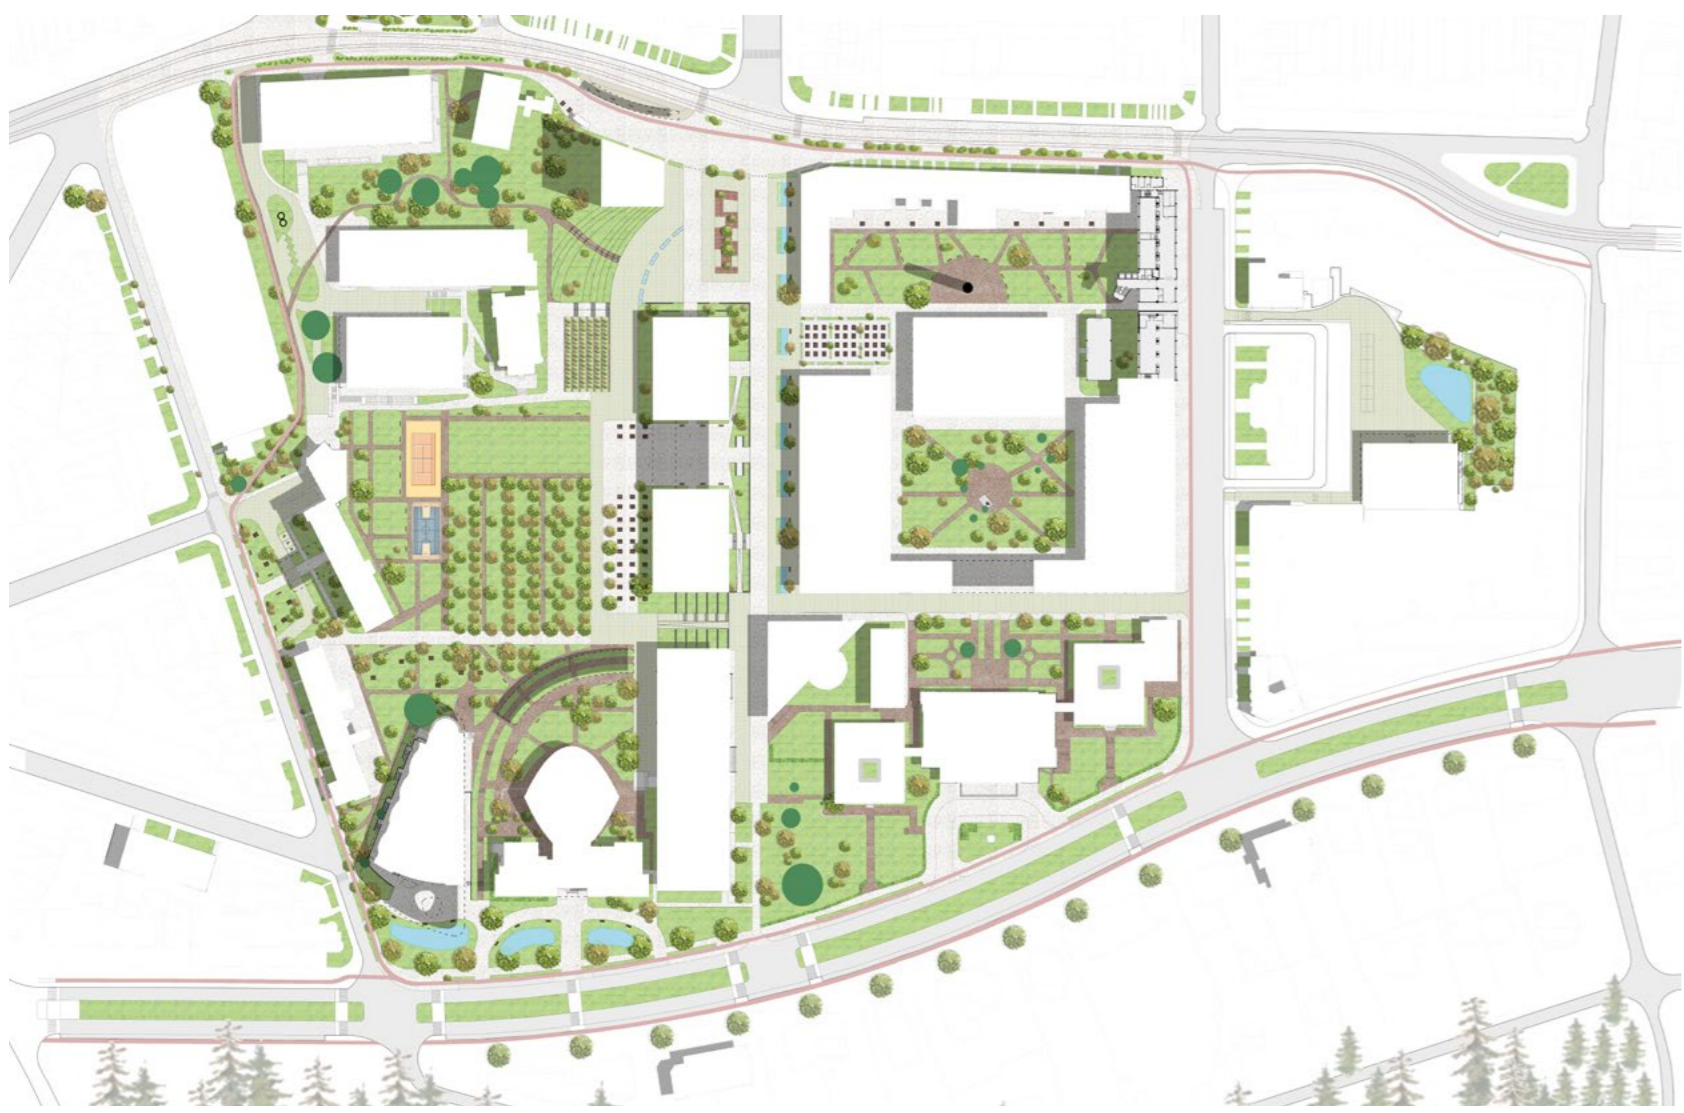

ECONVERGENCE

SOLBOSCH CAMPUS TOWARDS A NEW VISION

SAJEDEH A. AMIRI - ISMAIL AFAILAL - AMBER DEHAEN - FAEZEH HAJIBAGHERI - ELLEN LEEMANS - GABRIELLE NICOLAS

OPEN SPACE FRAMEWORK
 WELL-DEFINED OPEN SPACES
 CONNECTIONS
 TOPOGRAPHY

MOBILITY
 FRIENDLY ENVIRONMENT FOR PEDESTRIANS,
 JOGGERS & CYCLISTS
 UNDERGROUND PARKING

PROGRAM
 ADD FUNCTIONS TO ENLIVEN CAMPUS LIFE
 CAMPUS FOR STUDENT & NEIGHBORHOOD
 +20% +20%

SUSTAINABILITY
 WATER BASINS
 GREEN ROOFS
 RESPOND TO TOPOGRAPHY
 SOLAR PANELS

ORIENTATION OF BUILDINGS
 IMPERMEABLE SURFACE
 -25%

WATER

GREEN SPACES
BUILDING IMPERMEABLE SURFACE
PERMEABLE SURFACE

ENERGY

FOOD

GREENHOUSE  **1800 M²**
10 692 KG

ORCHARD  **96 TREES**
1920 KG