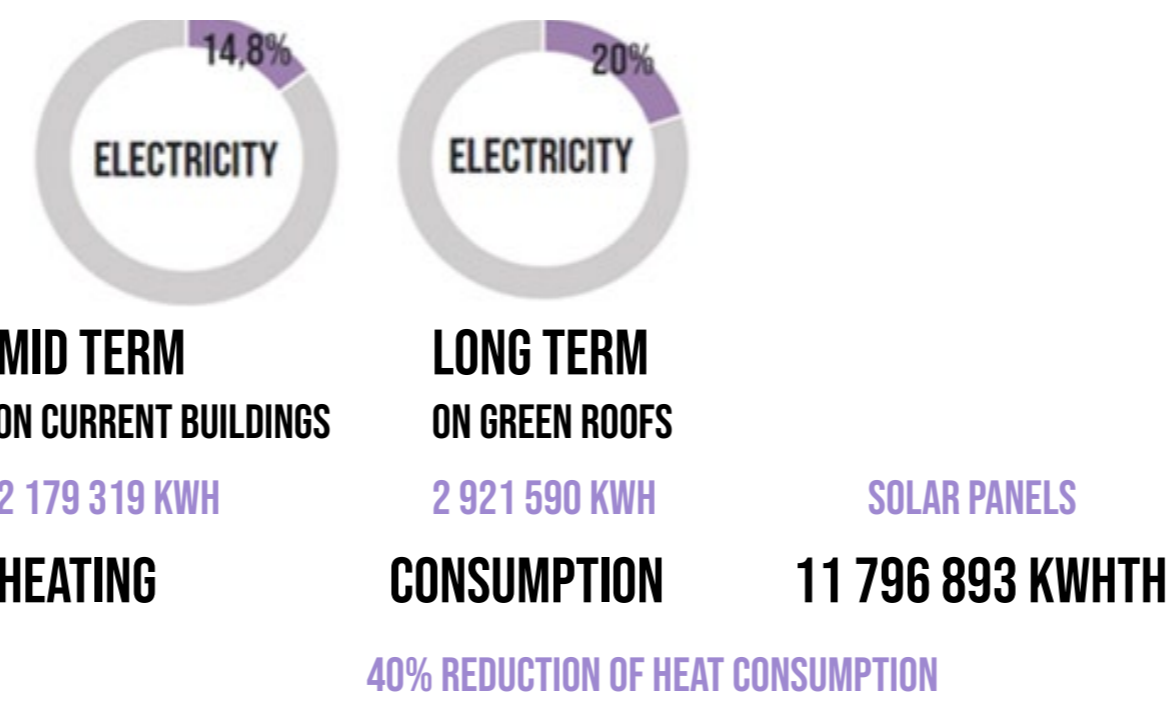

ORIENTATION OF BUILDINGS
 IMPERMEABLE SURFACE
 -25%

WATER

GREEN SPACES
BUILDING IMPERMEABLE SURFACE
PERMEABLE SURFACE

ENERGY

FOOD

GREENHOUSE  **1800 M²**
10 692 KG

ORCHARD  **96 TREES**
1920 KG