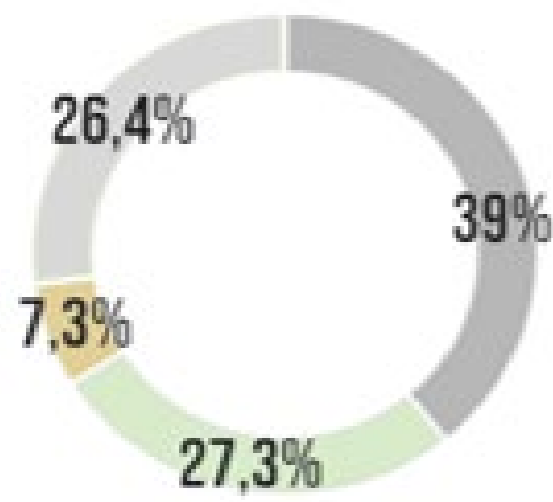

ORIENTATION OF BUILDINGS
 IMPERMEABLE SURFACE
 -25%

WATER

GREEN SPACES
BUILDING IMPERMEABLE SURFACE
PERMEABLE SURFACE

ENERGY

FOOD

GREENHOUSE  **1800 M²**
10 692 KG

ORCHARD  **96 TREES**
1920 KG