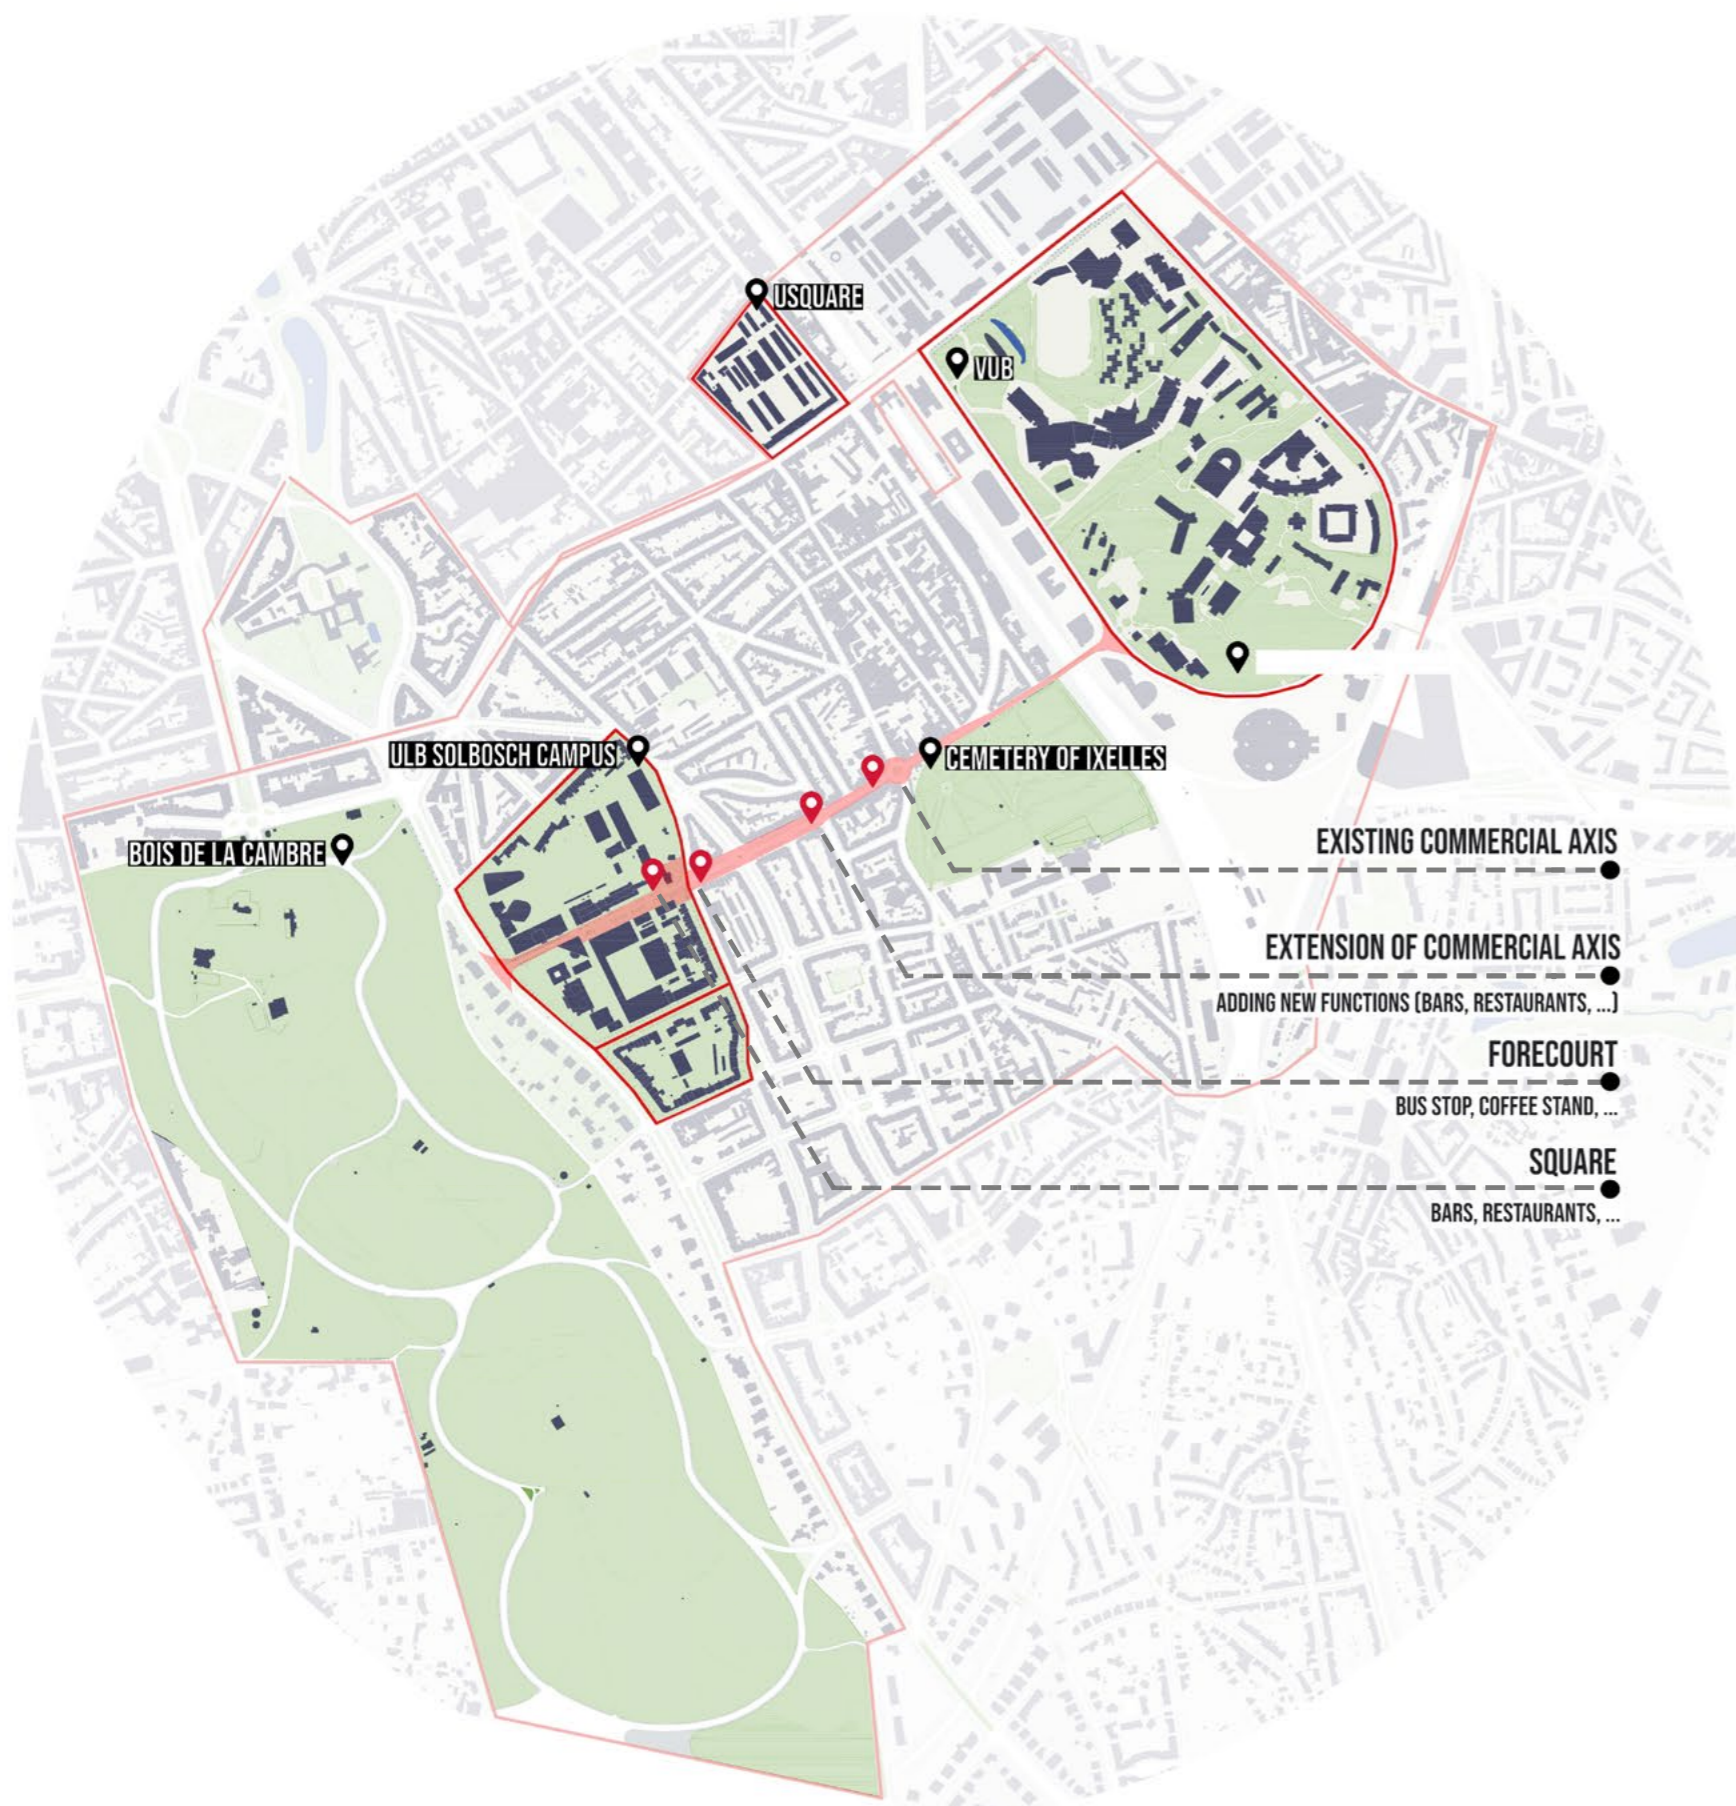

ECONVERGENCE

SOLBOSCH CAMPUS TOWARDS A NEW VISION

SAJEDEH A. AMIRI - ISMAIL AFAILAL - AMBER DEHAEN - FAEZEH HAJIBAGHERI - ELLEN LEEMANS - GABRIELLE NICOLAS

OPEN SPACE FRAMEWORK
 WELL-DEFINED OPEN SPACES
 CONNECTIONS
 TOPOGRAPHY

MOBILITY
 FRIENDLY ENVIRONMENT FOR PEDESTRIANS,
 JOGGERS & CYCLISTS
 UNDERGROUND PARKING

PROGRAM
 ADD FUNCTIONS TO ENLIVEN CAMPUS LIFE
 CAMPUS FOR STUDENT & NEIGHBORHOOD
 +20% +20%

SUSTAINABILITY
 WATER BASINS
 GREEN ROOFS
 RESPOND TO TOPOGRAPHY
 SOLAR PANELS

ORIENTATION OF BUILDINGS
 IMPERMEABLE SURFACE
 -25%

WATER

GREEN SPACES
BUILDING IMPERMEABLE SURFACE
PERMEABLE SURFACE

ENERGY

FOOD

GREENHOUSE  **1800 M²**
10 692 KG

ORCHARD  **96 TREES**
1920 KG