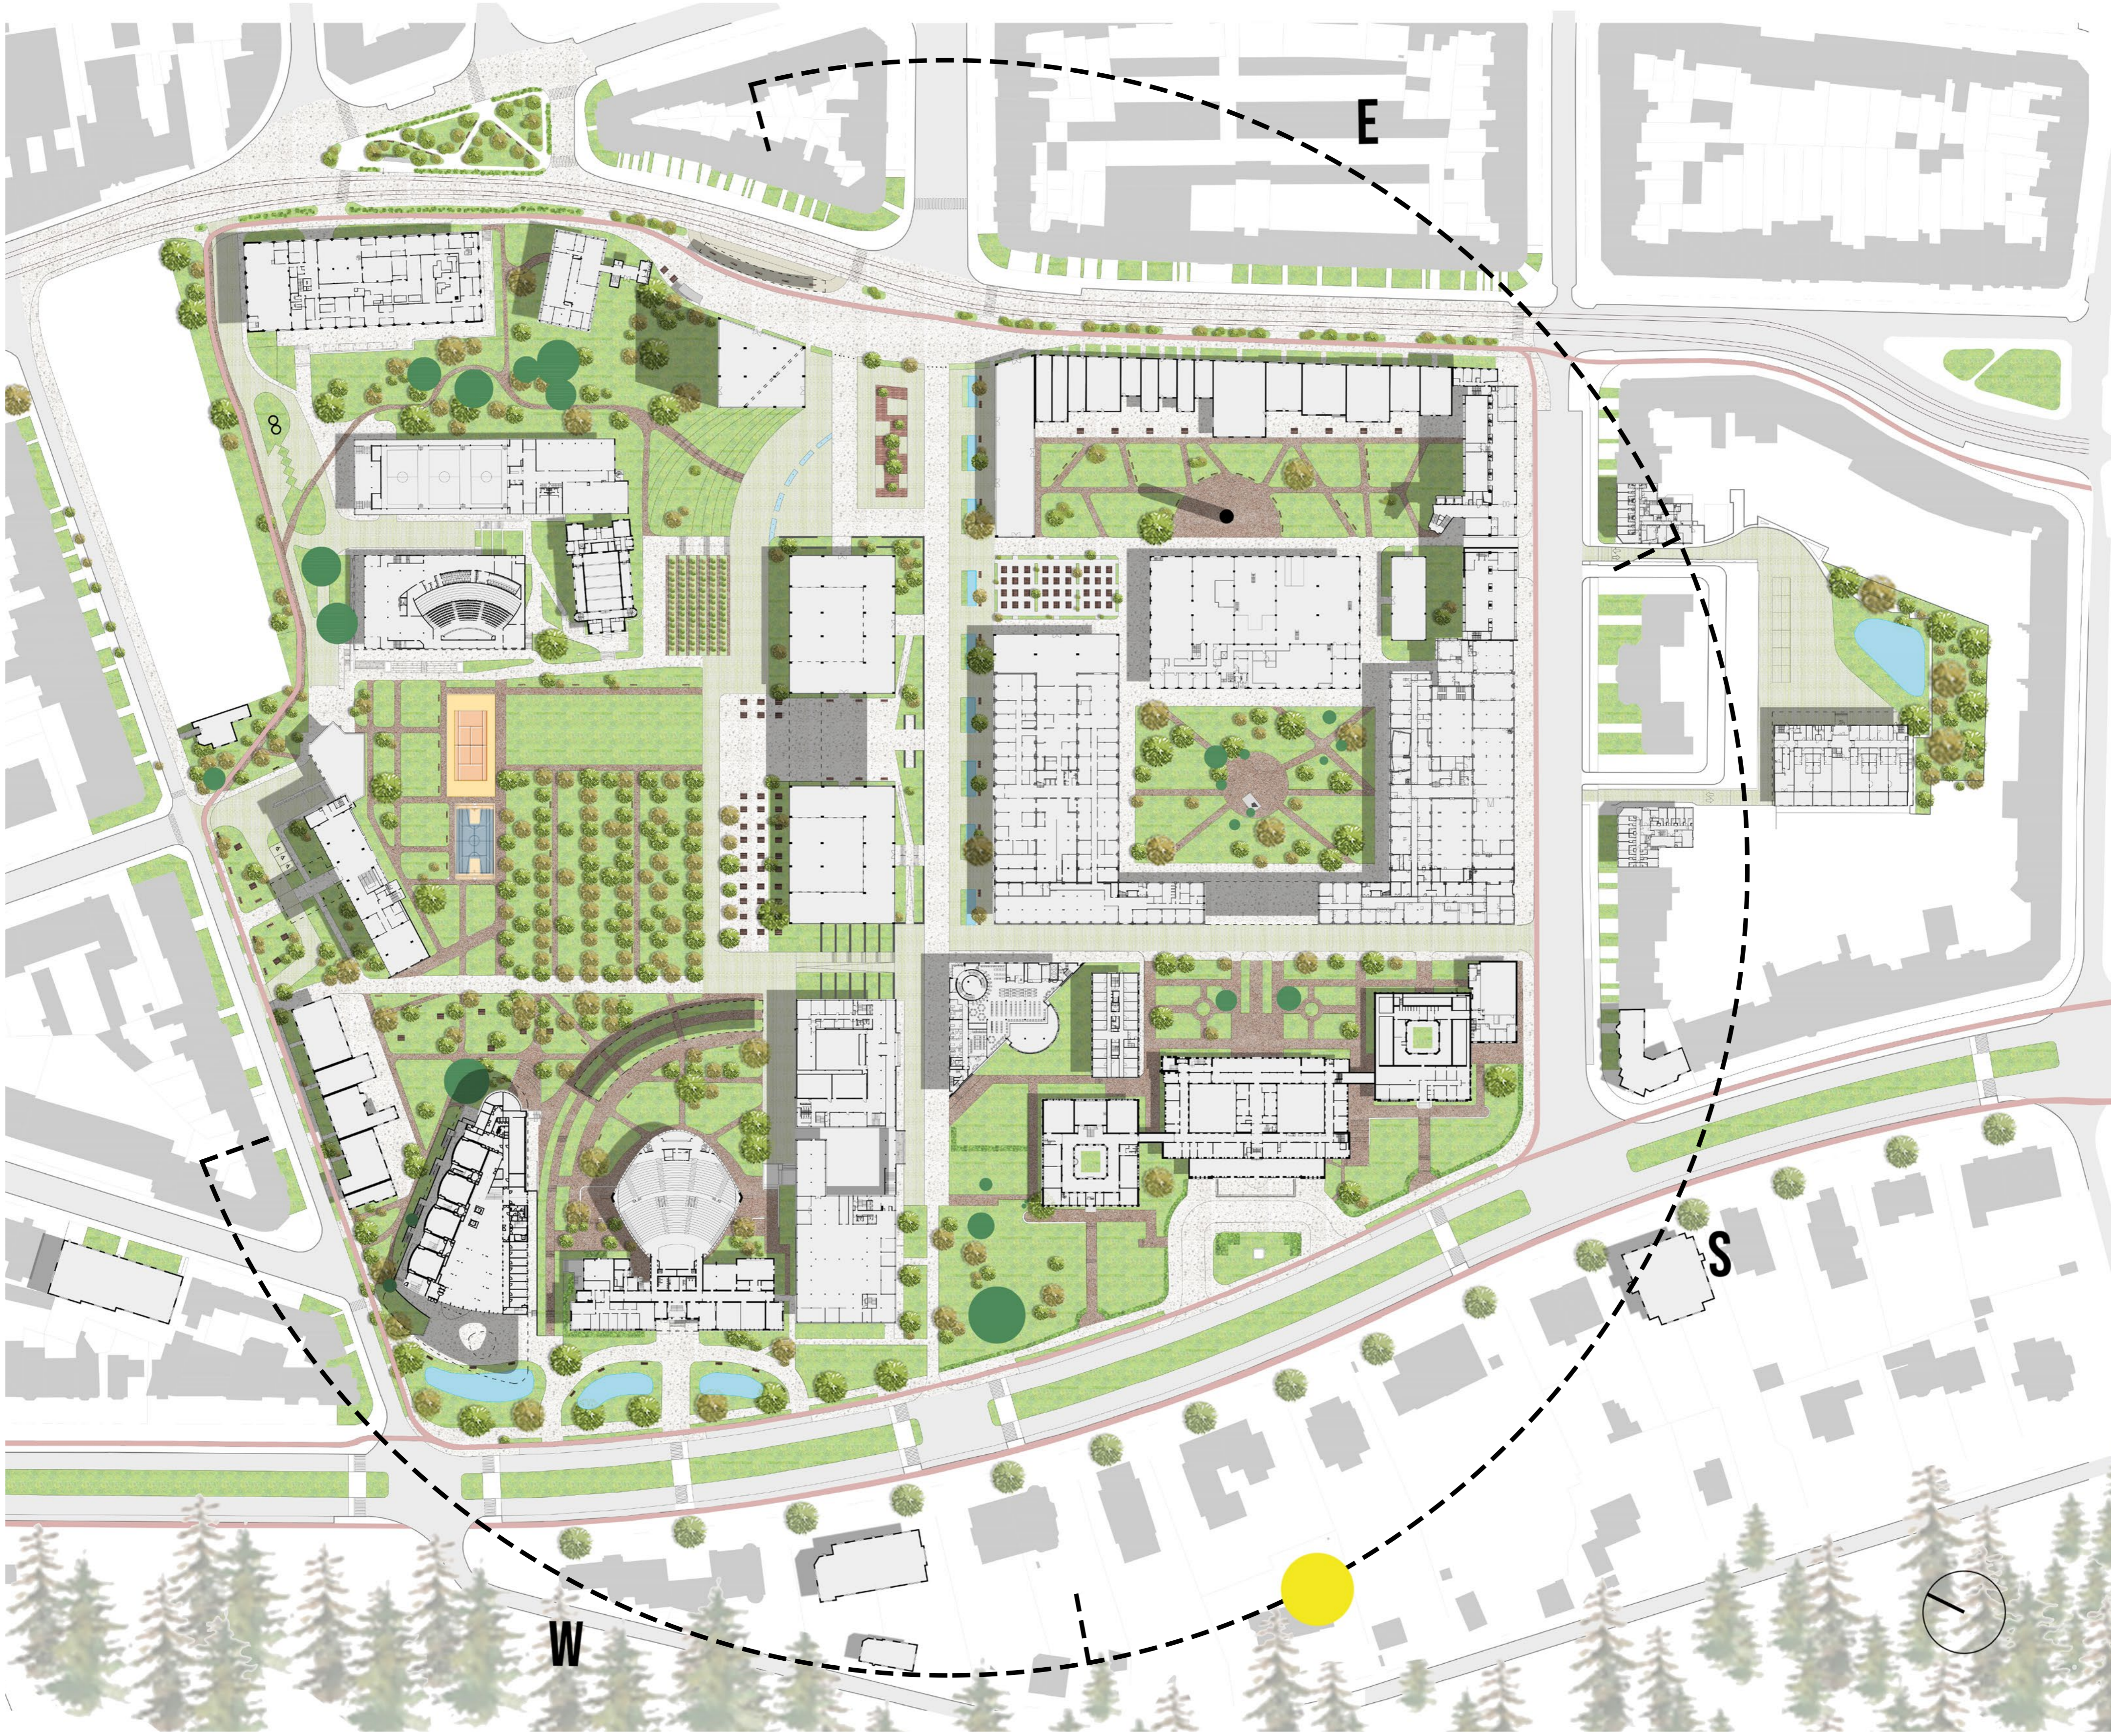

ECONVERGENCE

SOLBOSCH CAMPUS TOWARDS A NEW VISION

SAJEDEH A. AMIRI - ISMAIL AFAILAL - AMBER DEHAEN - FAEZEH HAJIBAGHERI - ELLEN LEEMANS - GABRIELLE NICOLAS

OPEN SPACE FRAMEWORK
 WELL-DEFINED OPEN SPACES
 CONNECTIONS
 TOPOGRAPHY

MOBILITY
 FRIENDLY ENVIRONMENT FOR PEDESTRIANS,
 JOGGERS & CYCLISTS
 UNDERGROUND PARKING

PROGRAM
 ADD FUNCTIONS TO ENLIVEN CAMPUS LIFE
 CAMPUS FOR STUDENT & NEIGHBORHOOD
 +20% +20%

SUSTAINABILITY
 WATER BASINS
 GREEN ROOFS
 RESPOND TO TOPOGRAPHY
 SOLAR PANELS

ORIENTATION OF BUILDINGS
 IMPERMEABLE SURFACE
 -25%

WATER

GREEN SPACES
BUILDING IMPERMEABLE SURFACE
PERMEABLE SURFACE

ENERGY

FOOD

GREENHOUSE  **1800 M²**
10 692 KG

ORCHARD  **96 TREES**
1920 KG