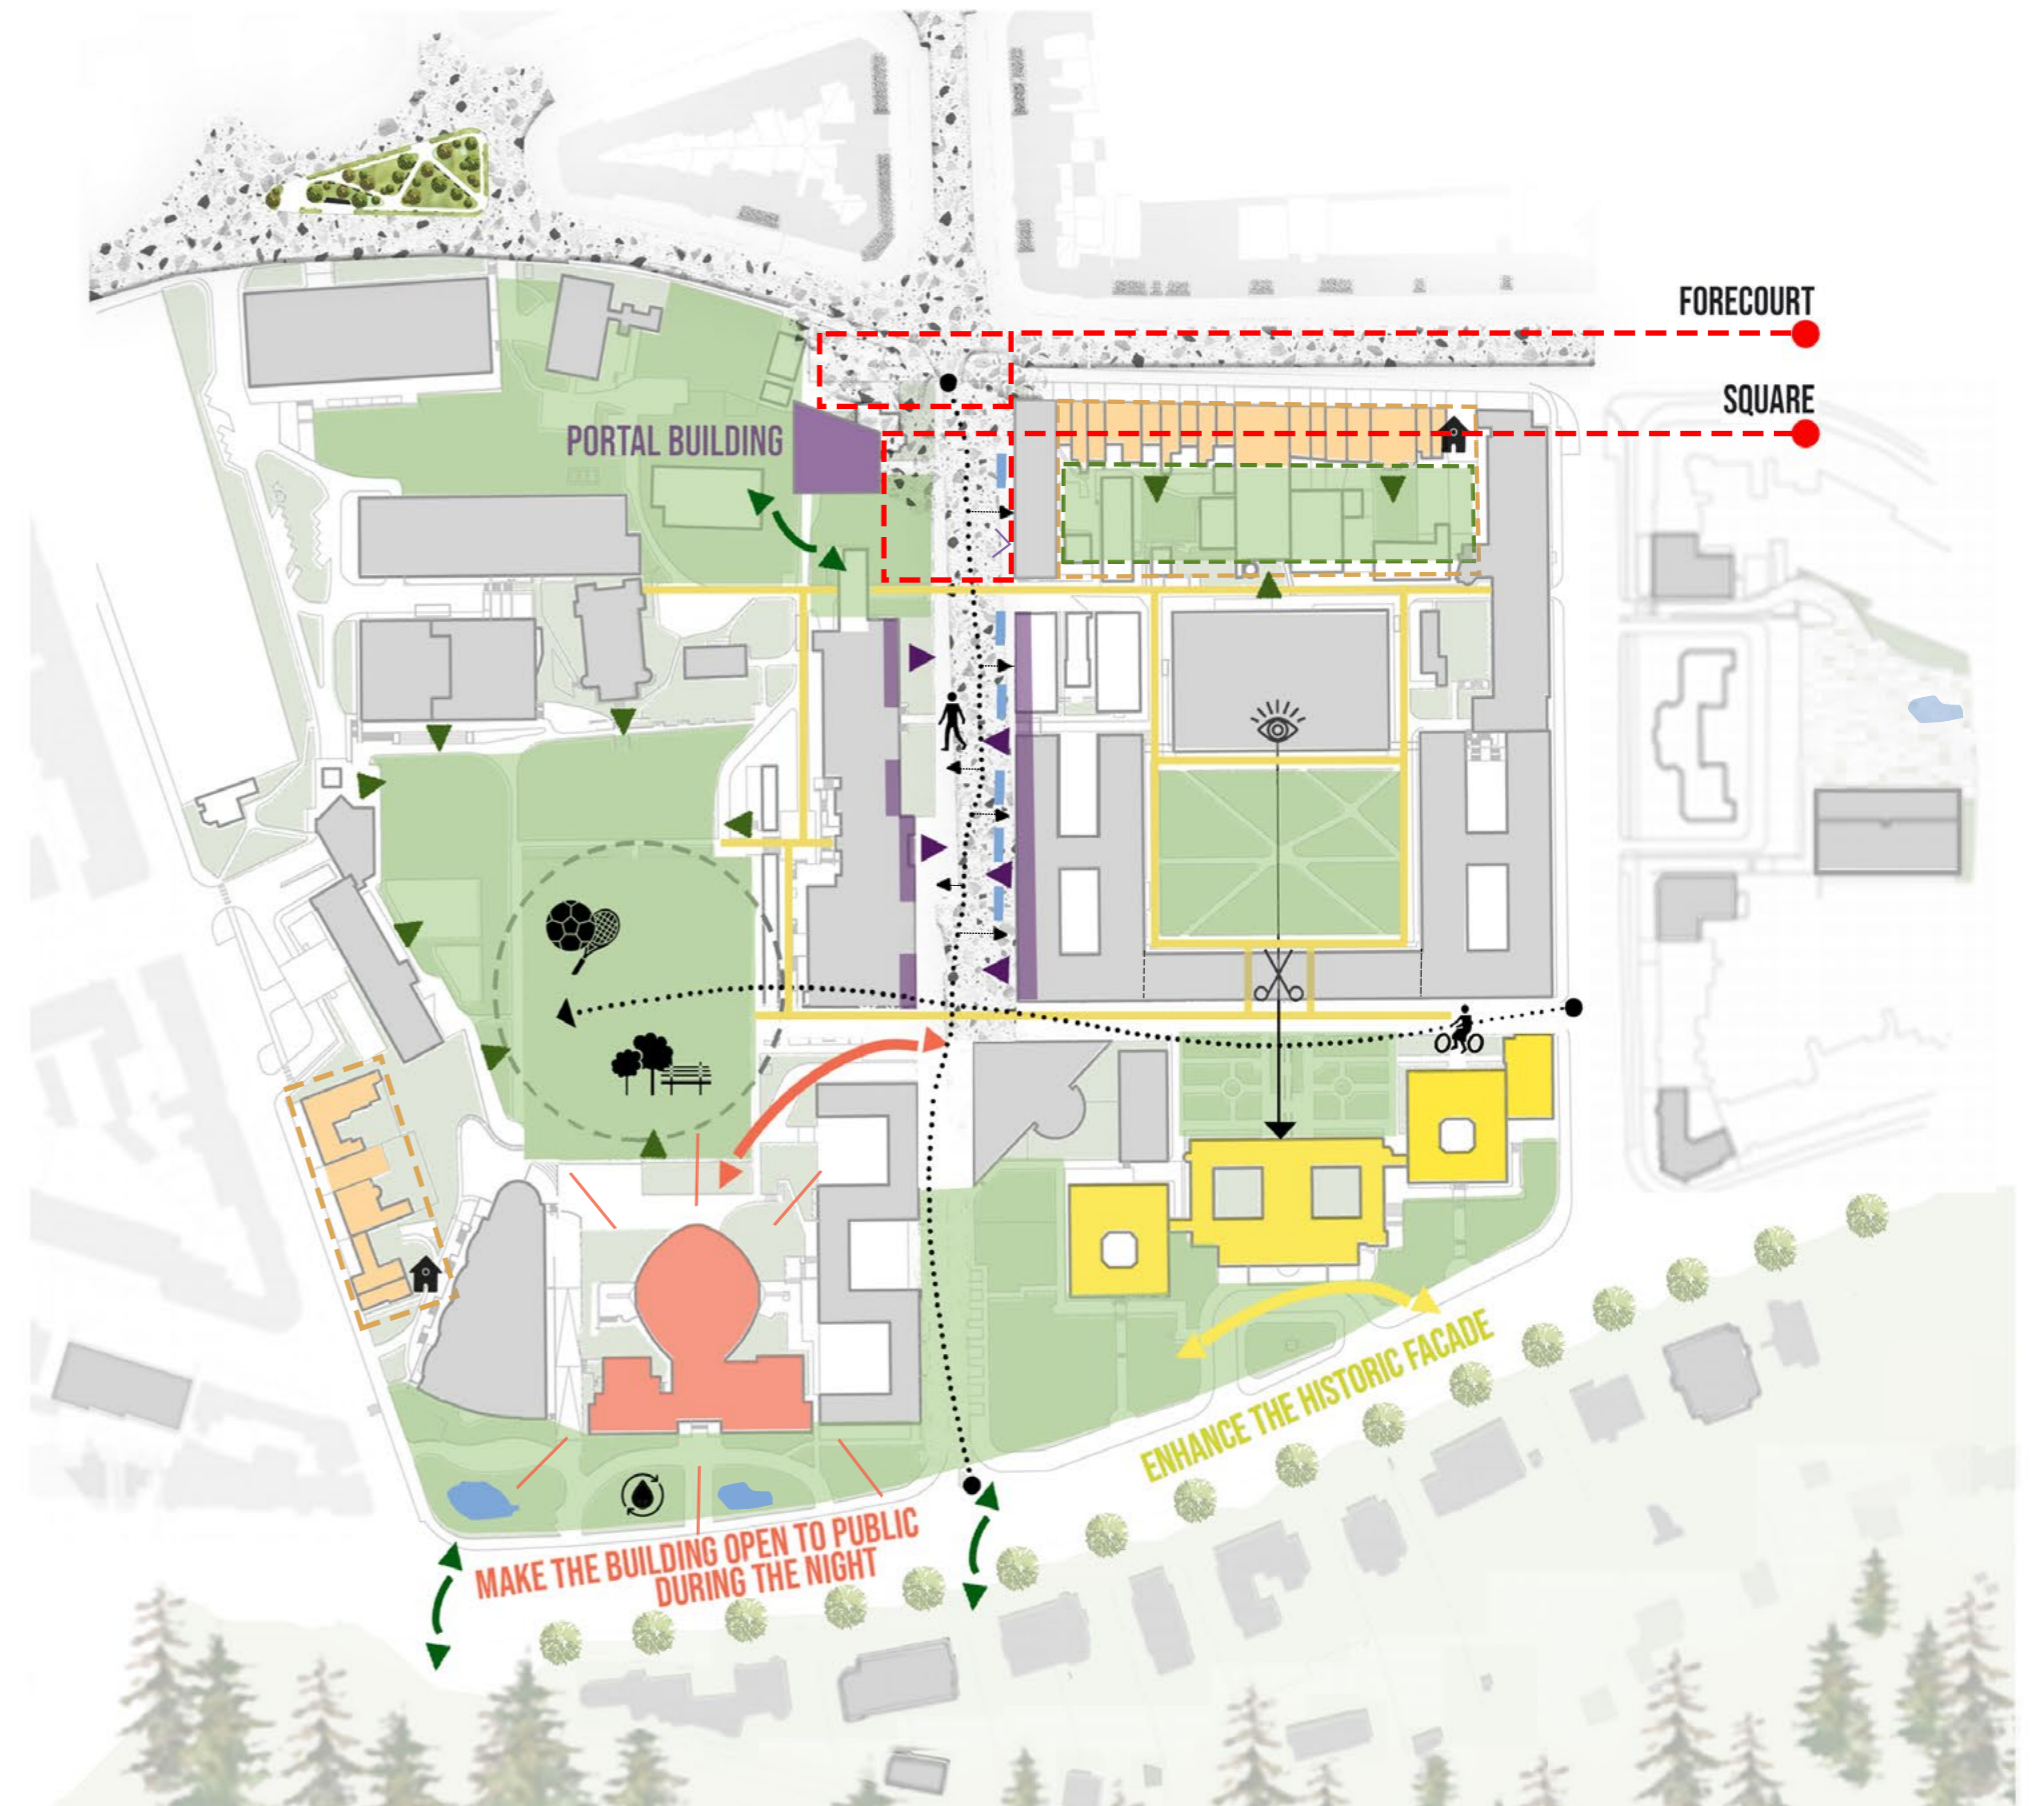

ECONVERGENCE

SOLBOSCH CAMPUS TOWARDS A NEW VISION

SAJEDEH A. AMIRI - ISMAIL AFAILAL - AMBER DEHAEN - FAEZEH HAJIBAGHERI - ELLEN LEEMANS - GABRIELLE NICOLAS

OPEN SPACE FRAMEWORK
 WELL-DEFINED OPEN SPACES
 CONNECTIONS
 TOPOGRAPHY

MOBILITY
 FRIENDLY ENVIRONMENT FOR PEDESTRIANS,
 JOGGERS & CYCLISTS
 UNDERGROUND PARKING

PROGRAM
 ADD FUNCTIONS TO ENLIVEN CAMPUS LIFE
 CAMPUS FOR STUDENT & NEIGHBORHOOD
 +20% +20%

SUSTAINABILITY
 WATER BASINS
 GREEN ROOFS
 RESPOND TO TOPOGRAPHY
 SOLAR PANELS

ORIENTATION OF BUILDINGS
 IMPERMEABLE SURFACE
 -25%

WATER

GREEN SPACES
BUILDING IMPERMEABLE SURFACE
PERMEABLE SURFACE

ENERGY

FOOD

GREENHOUSE  **1800 M²**
10 692 KG

ORCHARD  **96 TREES**
1920 KG