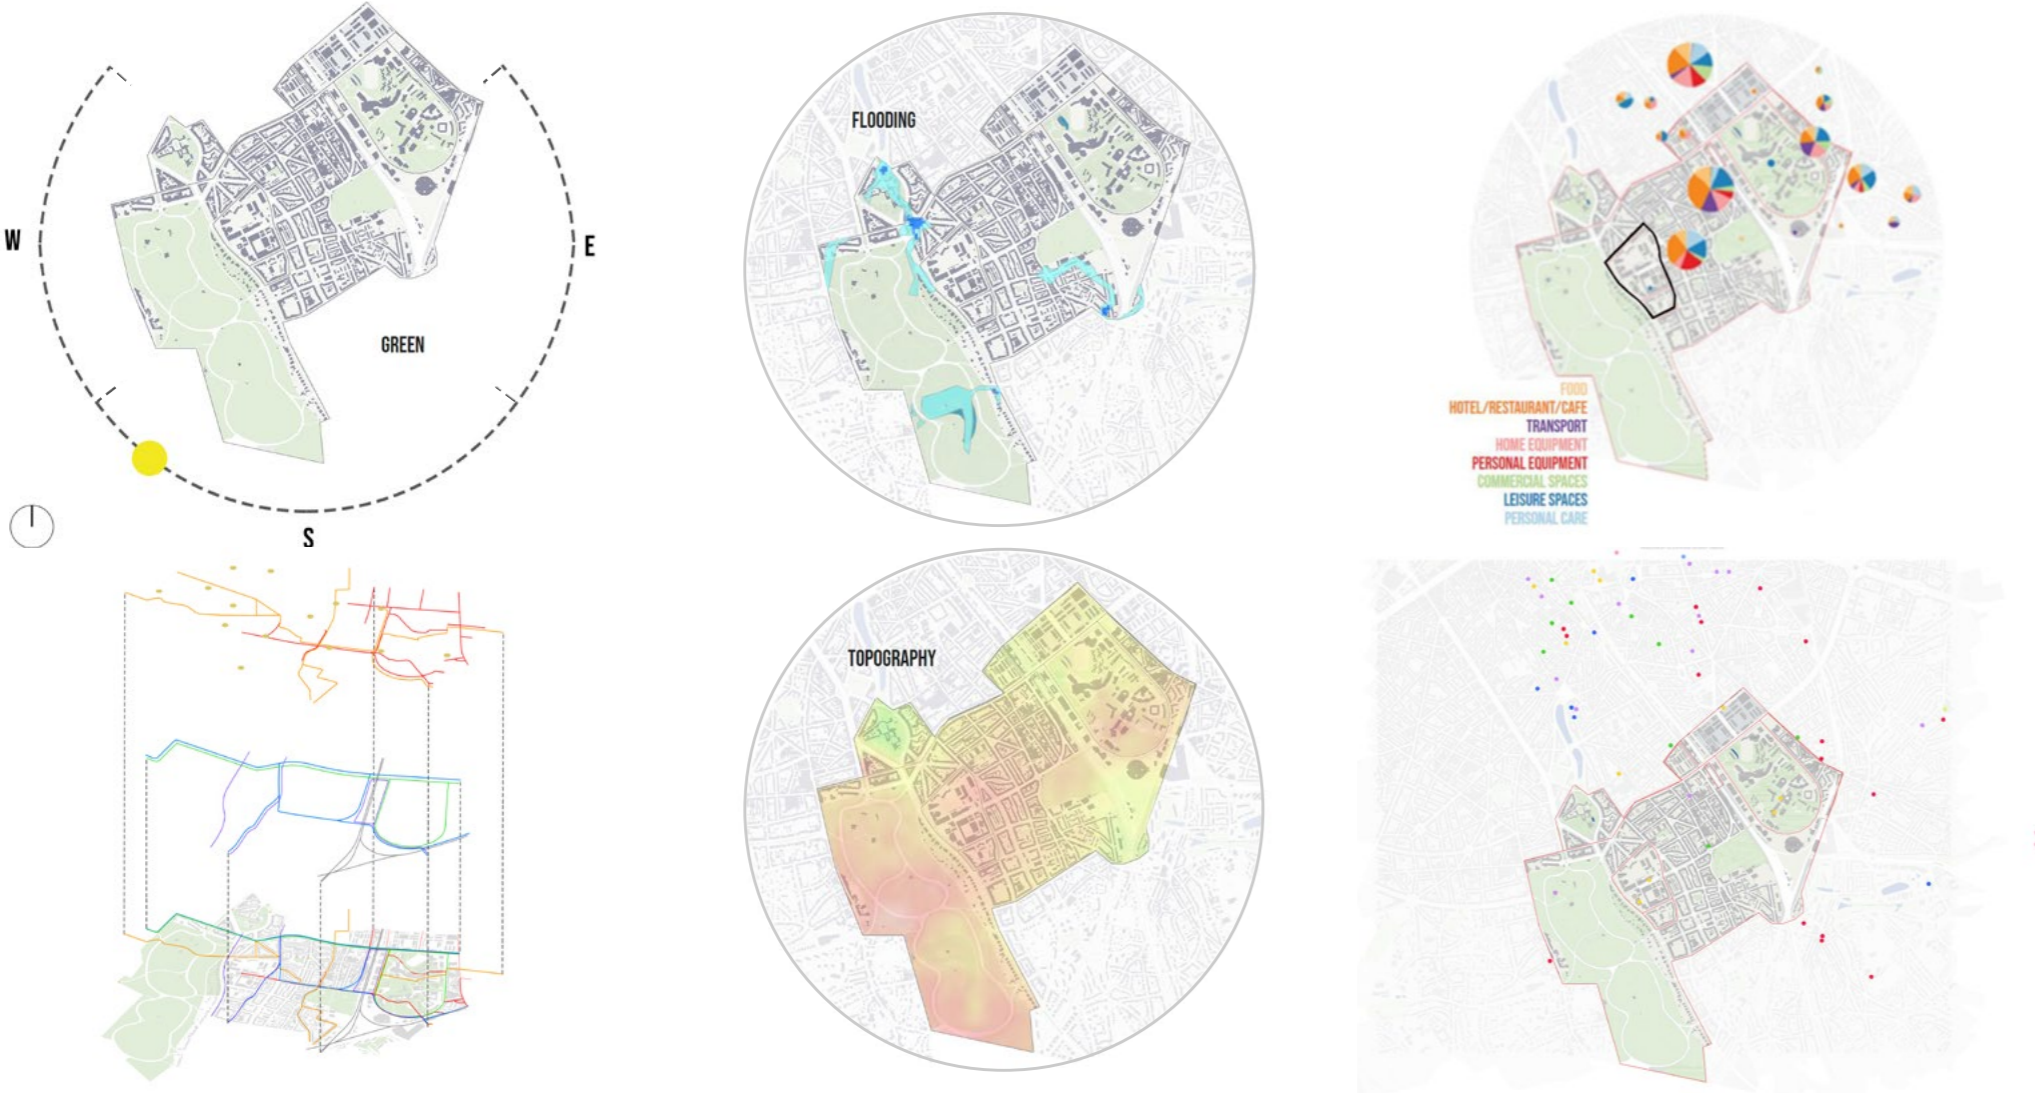

ECONVERGENCE

SOLBOSCH CAMPUS TOWARDS A NEW VISION

SAJEDEH A. AMIRI - ISMAIL AFAILAL - AMBER DEHAEN - FAEZEH HAJIBAGHERI - ELLEN LEEMANS - GABRIELLE NICOLAS

OPEN SPACE FRAMEWORK
 WELL-DEFINED OPEN SPACES
 CONNECTIONS
 TOPOGRAPHY

MOBILITY
 FRIENDLY ENVIRONMENT FOR PEDESTRIANS,
 JOGGERS & CYCLISTS
 UNDERGROUND PARKING

PROGRAM
 ADD FUNCTIONS TO ENLIVEN CAMPUS LIFE
 CAMPUS FOR STUDENT & NEIGHBORHOOD
 +20% +20%

SUSTAINABILITY
 WATER BASINS
 GREEN ROOFS
 RESPOND TO TOPOGRAPHY
 SOLAR PANELS

ORIENTATION OF BUILDINGS
 IMPERMEABLE SURFACE
 -25%

WATER

GREEN SPACES
BUILDING IMPERMEABLE SURFACE
PERMEABLE SURFACE

ENERGY

FOOD

GREENHOUSE  **1800 M²**
10 692 KG

ORCHARD  **96 TREES**
1920 KG