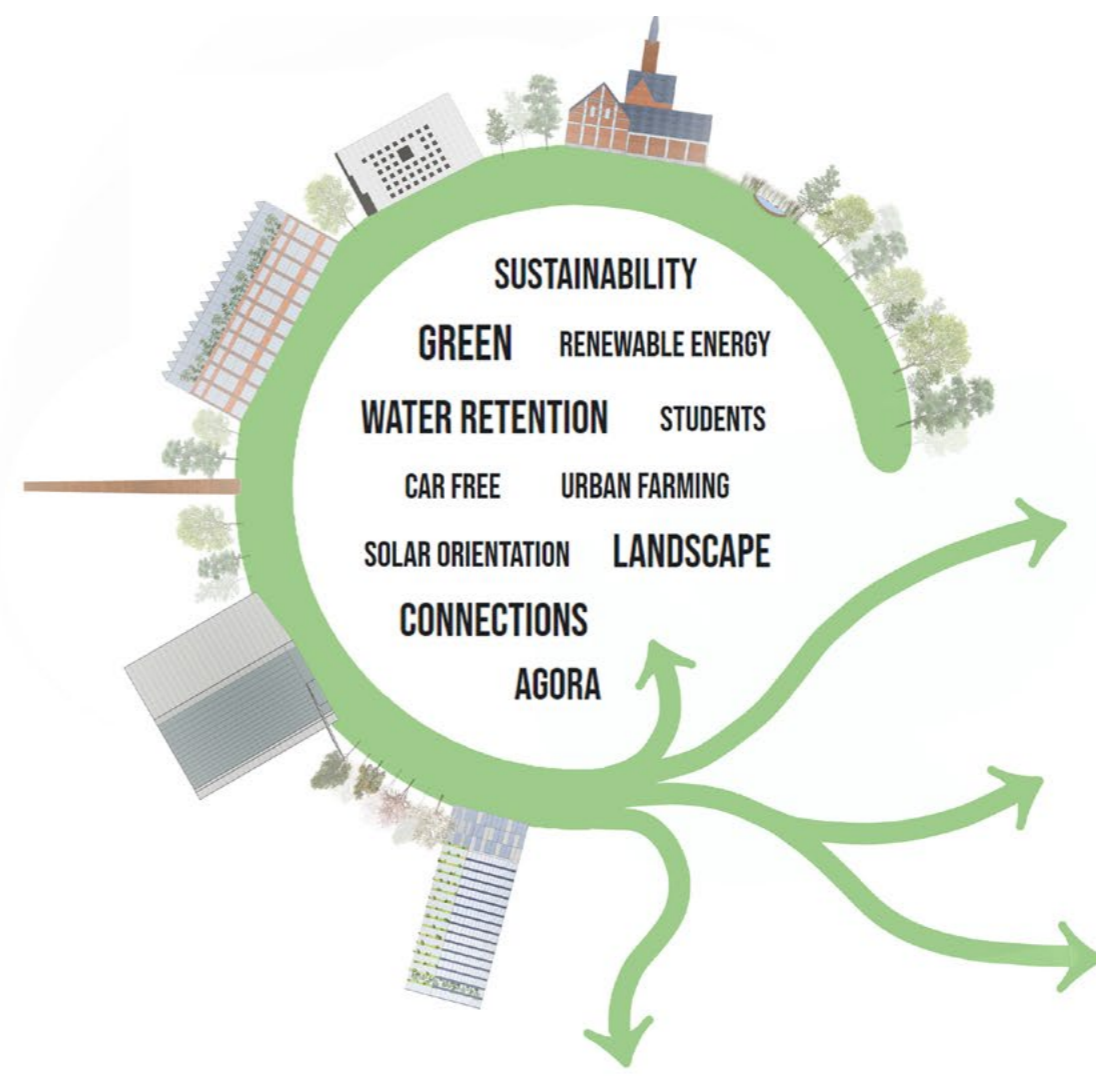

ECONVERGENCE

SOLBOSCH CAMPUS TOWARDS A NEW VISION

SAJEDEH A. AMIRI - ISMAIL AFAILAL - AMBER DEHAEN - FAEZEH HAJIBAGHERI - ELLEN LEEMANS - GABRIELLE NICOLAS

OPEN SPACE FRAMEWORK
 WELL-DEFINED OPEN SPACES
 CONNECTIONS
 TOPOGRAPHY

MOBILITY
 FRIENDLY ENVIRONMENT FOR PEDESTRIANS,
 JOGGERS & CYCLISTS
 UNDERGROUND PARKING

PROGRAM
 ADD FUNCTIONS TO ENLIVEN CAMPUS LIFE
 CAMPUS FOR STUDENT & NEIGHBORHOOD
 +20% +20%

SUSTAINABILITY
 WATER BASINS
 GREEN ROOFS
 RESPOND TO TOPOGRAPHY
 SOLAR PANELS

ORIENTATION OF BUILDINGS
 IMPERMEABLE SURFACE
 -25%

WATER

GREEN SPACES
BUILDING IMPERMEABLE SURFACE
PERMEABLE SURFACE

ENERGY

FOOD

GREENHOUSE  **1800 M²**
10 692 KG

ORCHARD  **96 TREES**
1920 KG