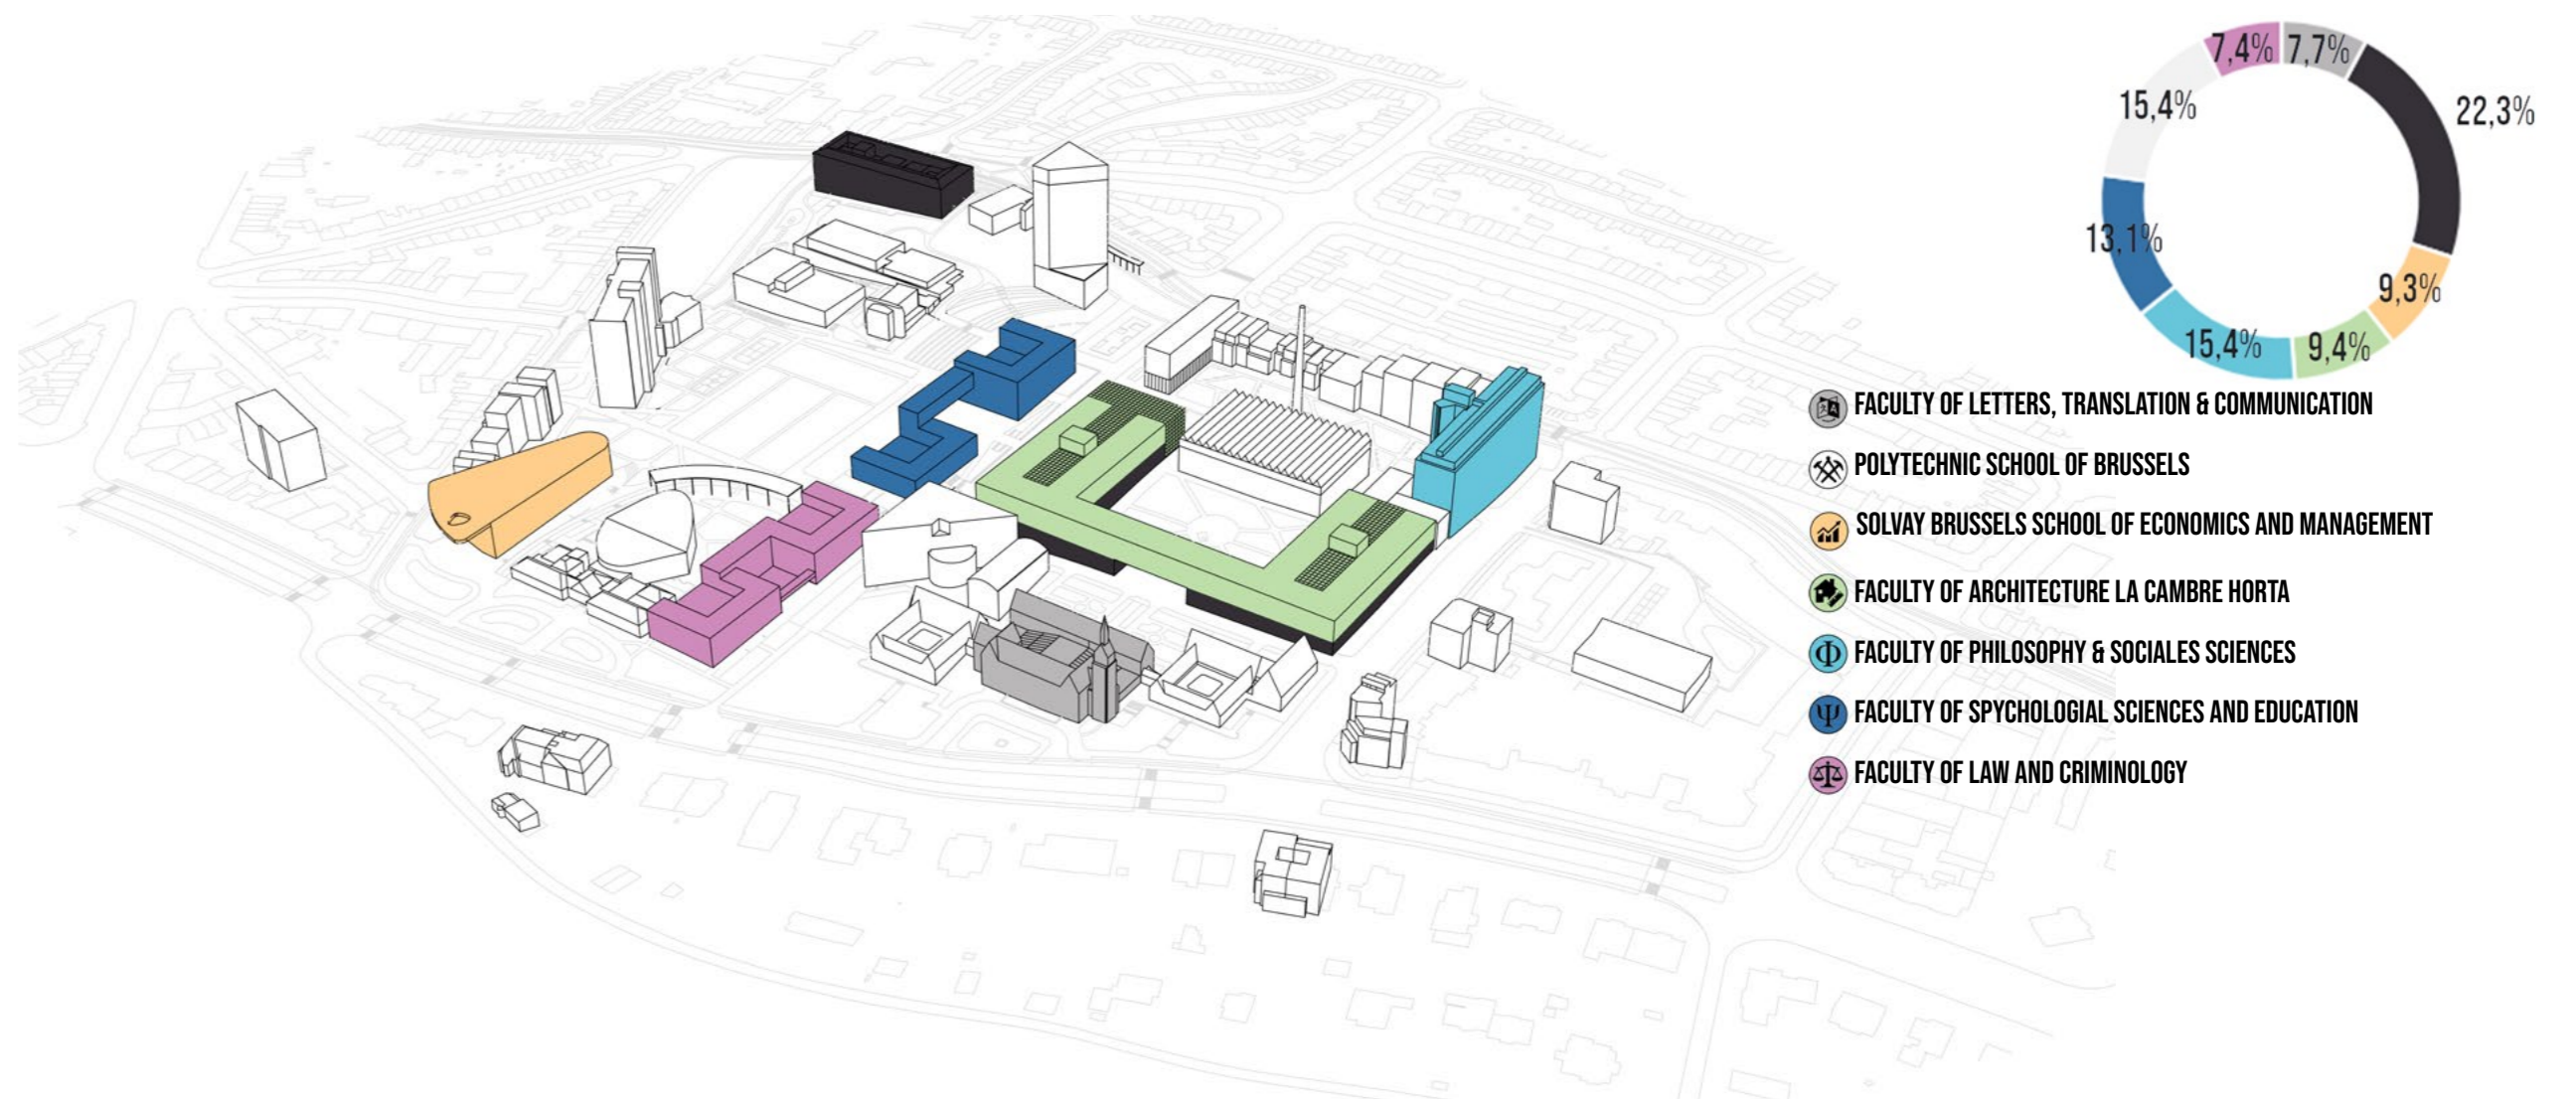

ECONVERGENCE

SOLBOSCH CAMPUS TOWARDS A NEW VISION

SAJEDEH A. AMIRI - ISMAIL AFAILAL - AMBER DEHAEN - FAEZEH HAJIBAGHERI - ELLEN LEEMANS - GABRIELLE NICOLAS

OPEN SPACE FRAMEWORK
 WELL-DEFINED OPEN SPACES
 CONNECTIONS
 TOPOGRAPHY

MOBILITY
 FRIENDLY ENVIRONMENT FOR PEDESTRIANS,
 JOGGERS & CYCLISTS
 UNDERGROUND PARKING

PROGRAM
 ADD FUNCTIONS TO ENLIVEN CAMPUS LIFE
 CAMPUS FOR STUDENT & NEIGHBORHOOD
 +20% +20%

SUSTAINABILITY
 WATER BASINS
 GREEN ROOFS
 RESPOND TO TOPOGRAPHY
 SOLAR PANELS

ORIENTATION OF BUILDINGS
 IMPERMEABLE SURFACE
 -25%

WATER

GREEN SPACES
BUILDING IMPERMEABLE SURFACE
PERMEABLE SURFACE

ENERGY

FOOD

GREENHOUSE  **1800 M²**
10 692 KG

ORCHARD  **96 TREES**
1920 KG