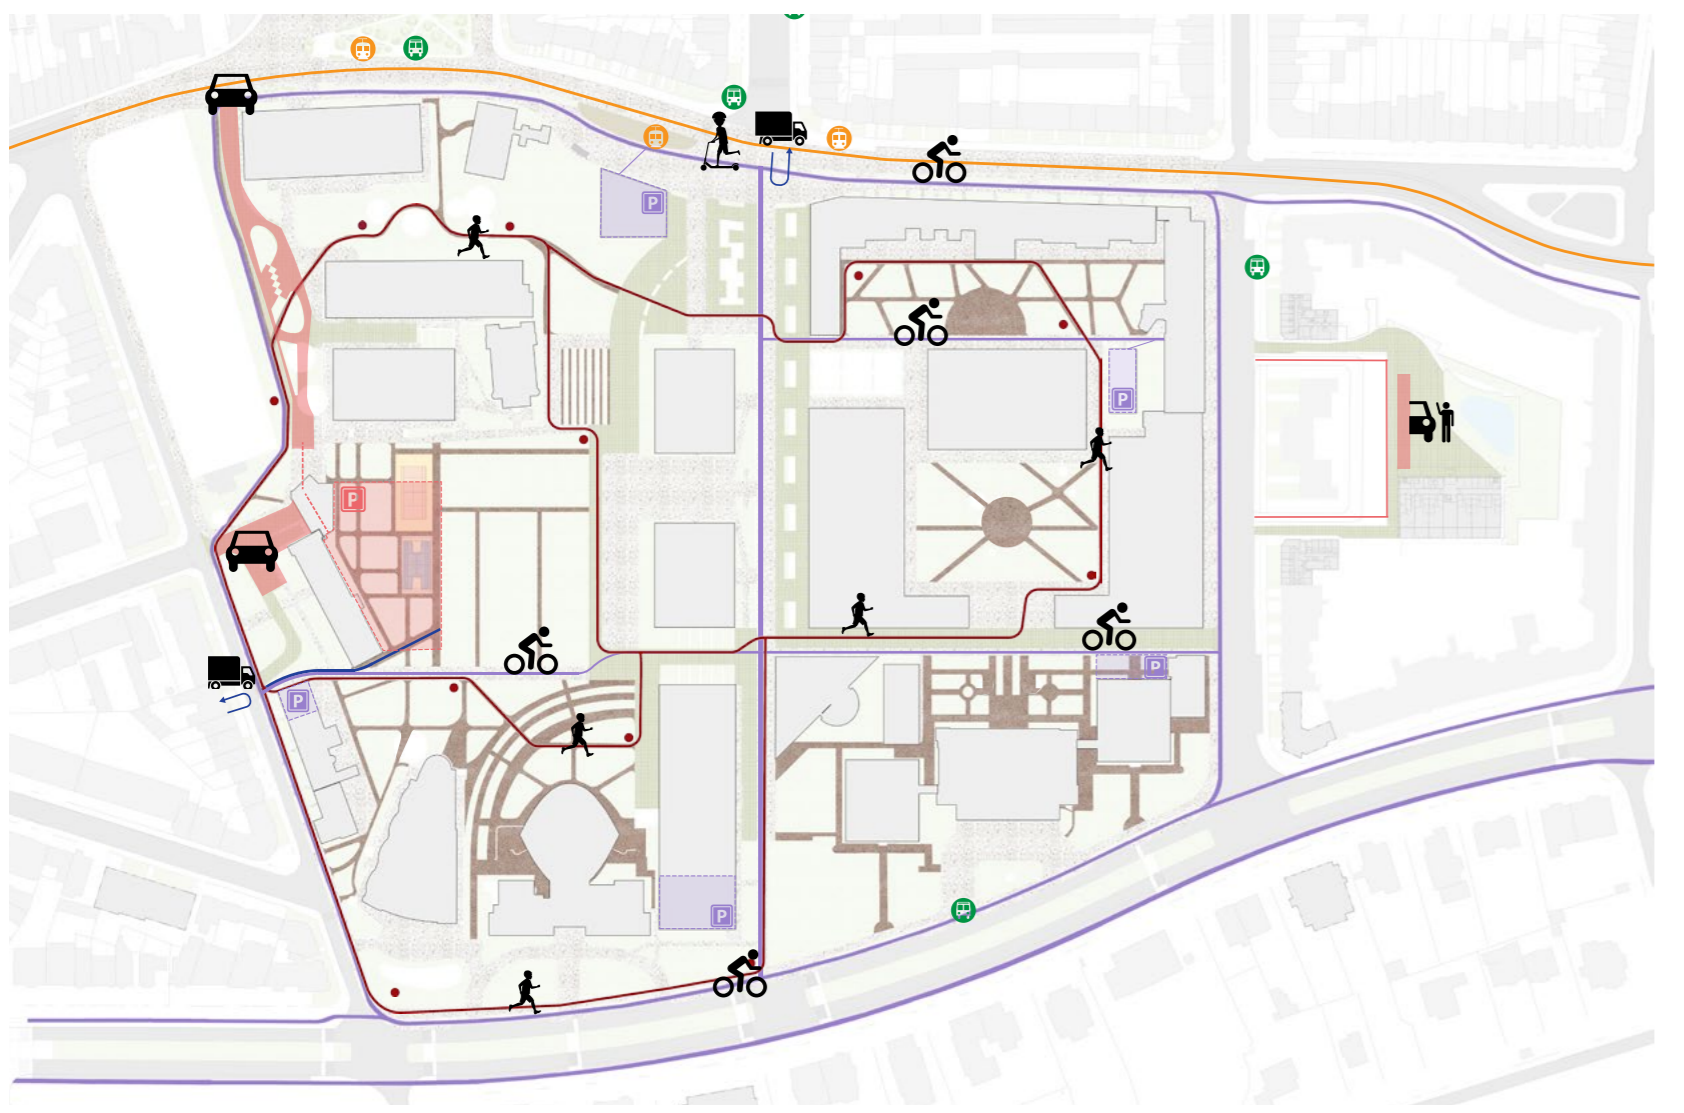

ECONVERGENCE

SOLBOSCH CAMPUS TOWARDS A NEW VISION

SAJEDEH A. AMIRI - ISMAIL AFAILAL - AMBER DEHAEN - FAEZEH HAJIBAGHERI - ELLEN LEEMANS - GABRIELLE NICOLAS

OPEN SPACE FRAMEWORK
 WELL-DEFINED OPEN SPACES
 CONNECTIONS
 TOPOGRAPHY

MOBILITY
 FRIENDLY ENVIRONMENT FOR PEDESTRIANS,
 JOGGERS & CYCLISTS
 UNDERGROUND PARKING

PROGRAM
 ADD FUNCTIONS TO ENLIVEN CAMPUS LIFE
 CAMPUS FOR STUDENT & NEIGHBORHOOD
 +20% +20%

SUSTAINABILITY
 WATER BASINS
 GREEN ROOFS
 RESPOND TO TOPOGRAPHY
 SOLAR PANELS

ORIENTATION OF BUILDINGS
 IMPERMEABLE SURFACE
 -25%

WATER

GREEN SPACES
BUILDING IMPERMEABLE SURFACE
PERMEABLE SURFACE

ENERGY

FOOD

GREENHOUSE  **1800 M²**
10 692 KG

ORCHARD  **96 TREES**
1920 KG