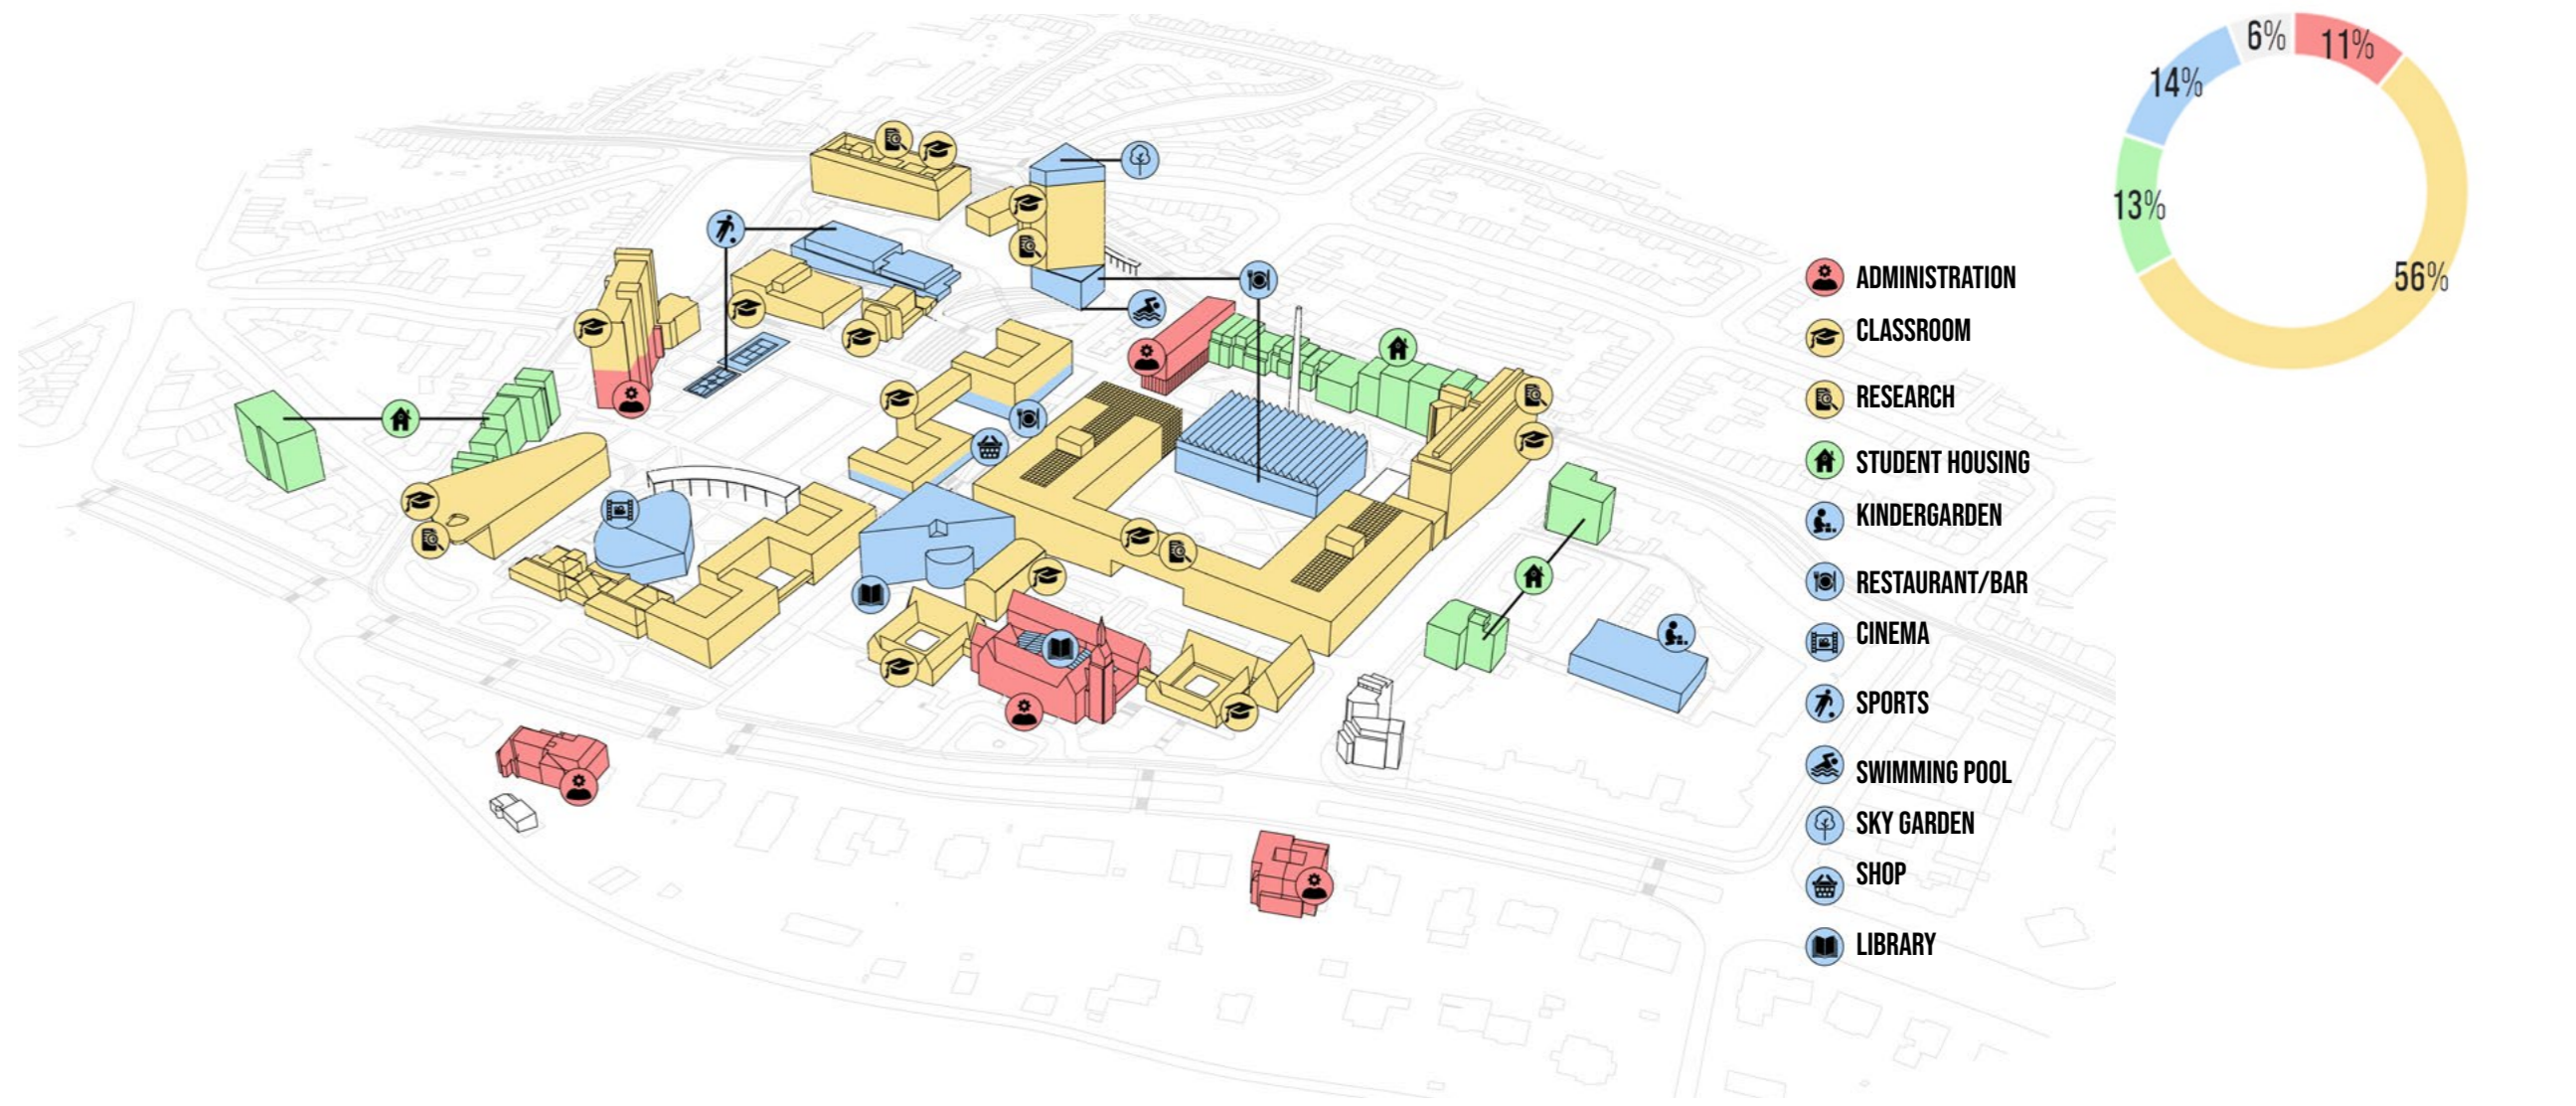

ECONVERGENCE

SOLBOSCH CAMPUS TOWARDS A NEW VISION

SAJEDEH A. AMIRI - ISMAIL AFAILAL - AMBER DEHAEN - FAEZEH HAJIBAGHERI - ELLEN LEEMANS - GABRIELLE NICOLAS

OPEN SPACE FRAMEWORK
 WELL-DEFINED OPEN SPACES
 CONNECTIONS
 TOPOGRAPHY

MOBILITY
 FRIENDLY ENVIRONMENT FOR PEDESTRIANS,
 JOGGERS & CYCLISTS
 UNDERGROUND PARKING

PROGRAM
 ADD FUNCTIONS TO ENLIVEN CAMPUS LIFE
 CAMPUS FOR STUDENT & NEIGHBORHOOD
 +20% +20%

SUSTAINABILITY
 WATER BASINS
 GREEN ROOFS
 RESPOND TO TOPOGRAPHY
 SOLAR PANELS

ORIENTATION OF BUILDINGS
 IMPERMEABLE SURFACE
 -25%

WATER

GREEN SPACES
BUILDING IMPERMEABLE SURFACE
PERMEABLE SURFACE

ENERGY

FOOD

GREENHOUSE  **1800 M²**
10 692 KG

ORCHARD  **96 TREES**
1920 KG